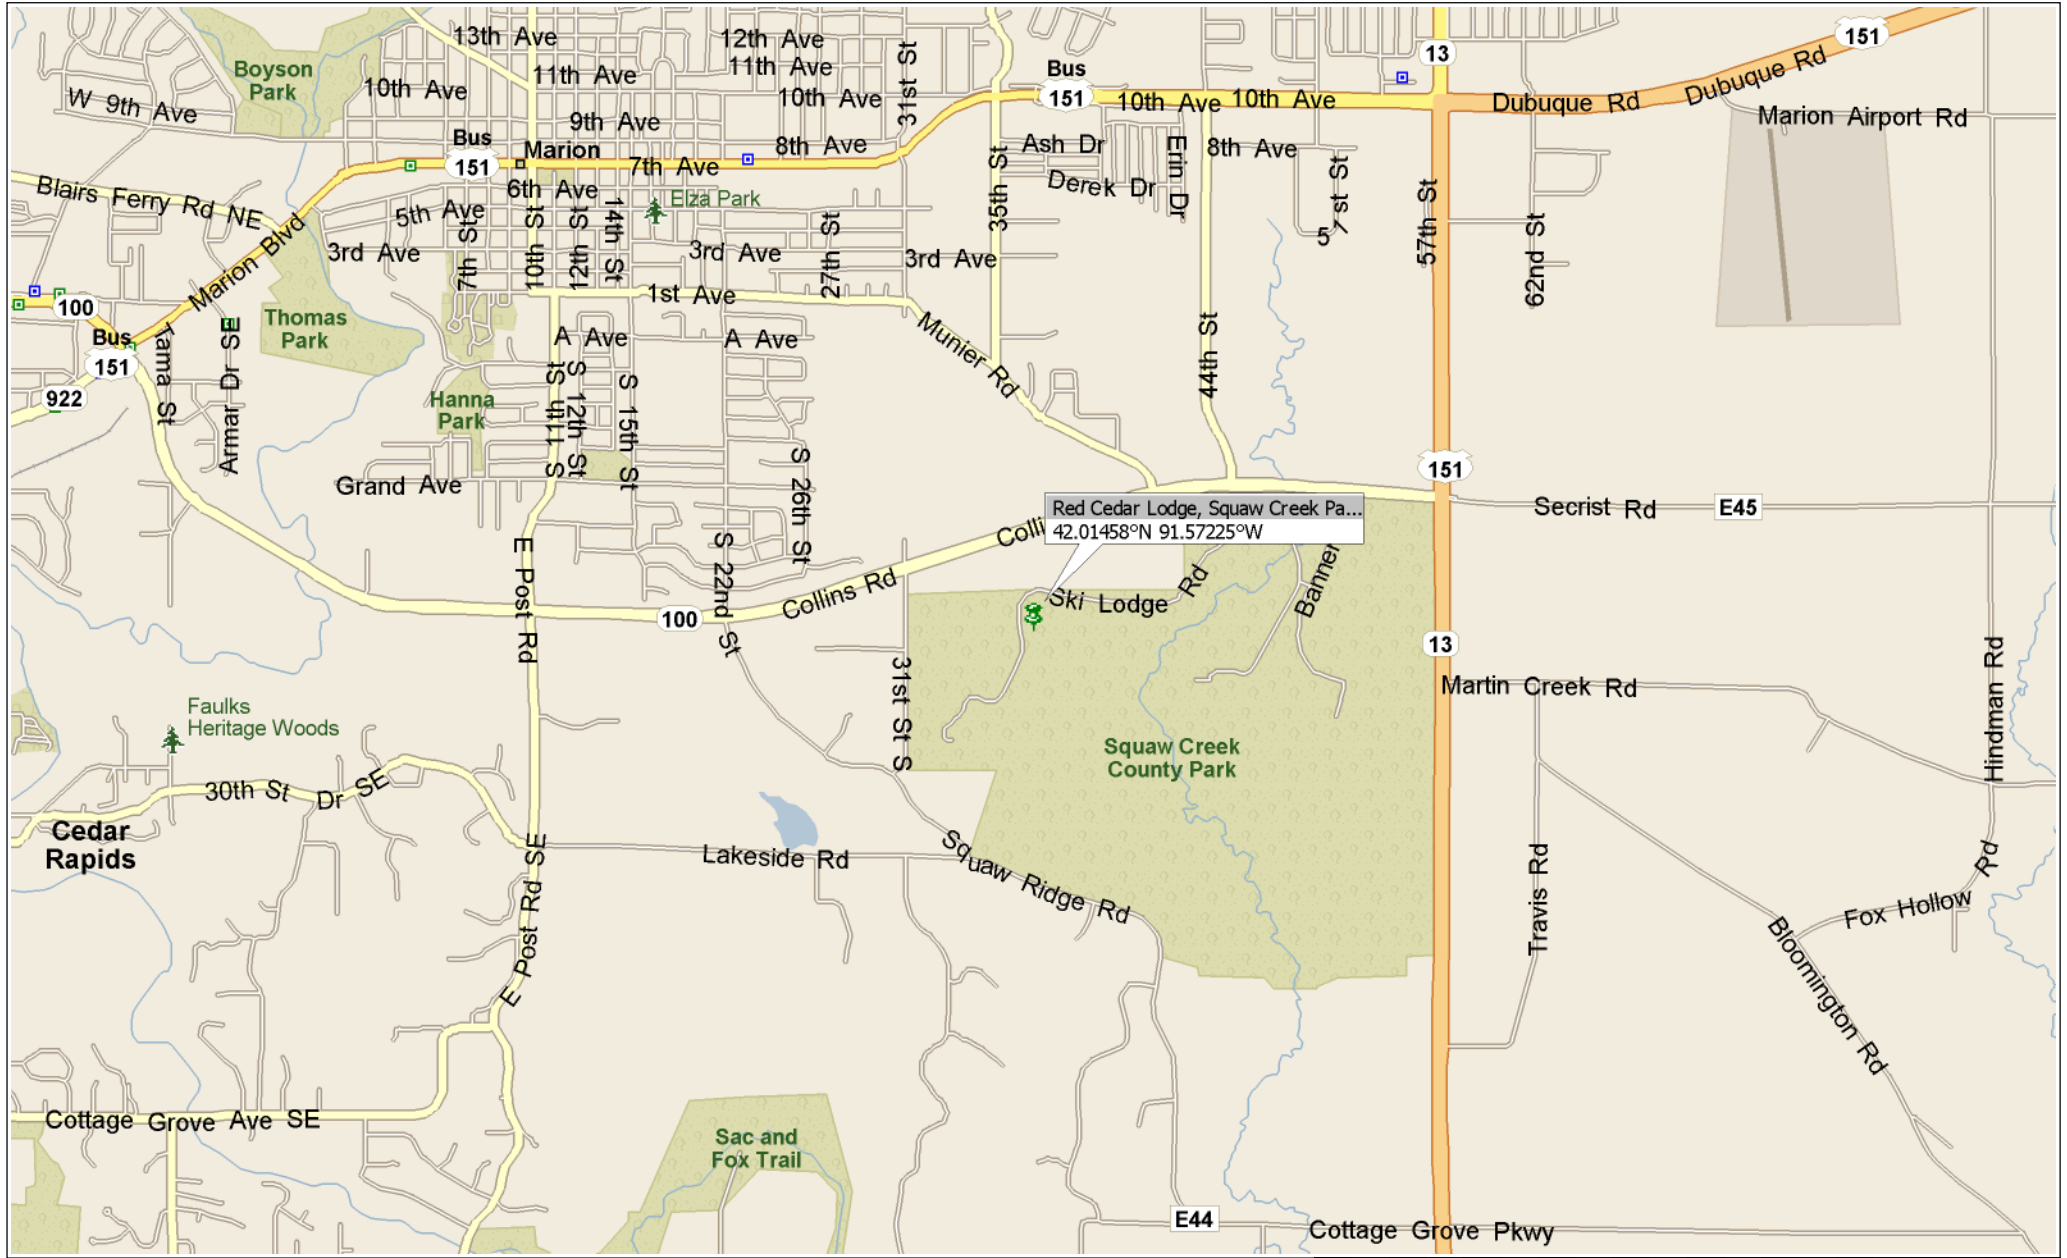

# Gold Pointe Fitness Club Criterium

Copyright © and (P) 1988–2007 Microsoft Corporation and/or its suppliers. All rights reserved. <http://www.microsoft.com/streets/>  
Certain mapping and direction data © 2007 NAVTEQ. All rights reserved. The Data for areas of Canada includes information taken with permission from Canadian authorities, including: © Her Majesty the Queen in Right of Canada, © Queen's Printer for Ontario. NAVTEQ and NAVTEQ ON BOARD are trademarks of NAVTEQ. © 2007 Tele Atlas North America, Inc. All rights reserved. Tele Atlas and Tele Atlas North America are trademarks of Tele Atlas, Inc.

# Squaw Creek Park Circuit Race

Red Cedar Lodge, Squaw Creek Pa...  
42.01458°N 91.57225°W