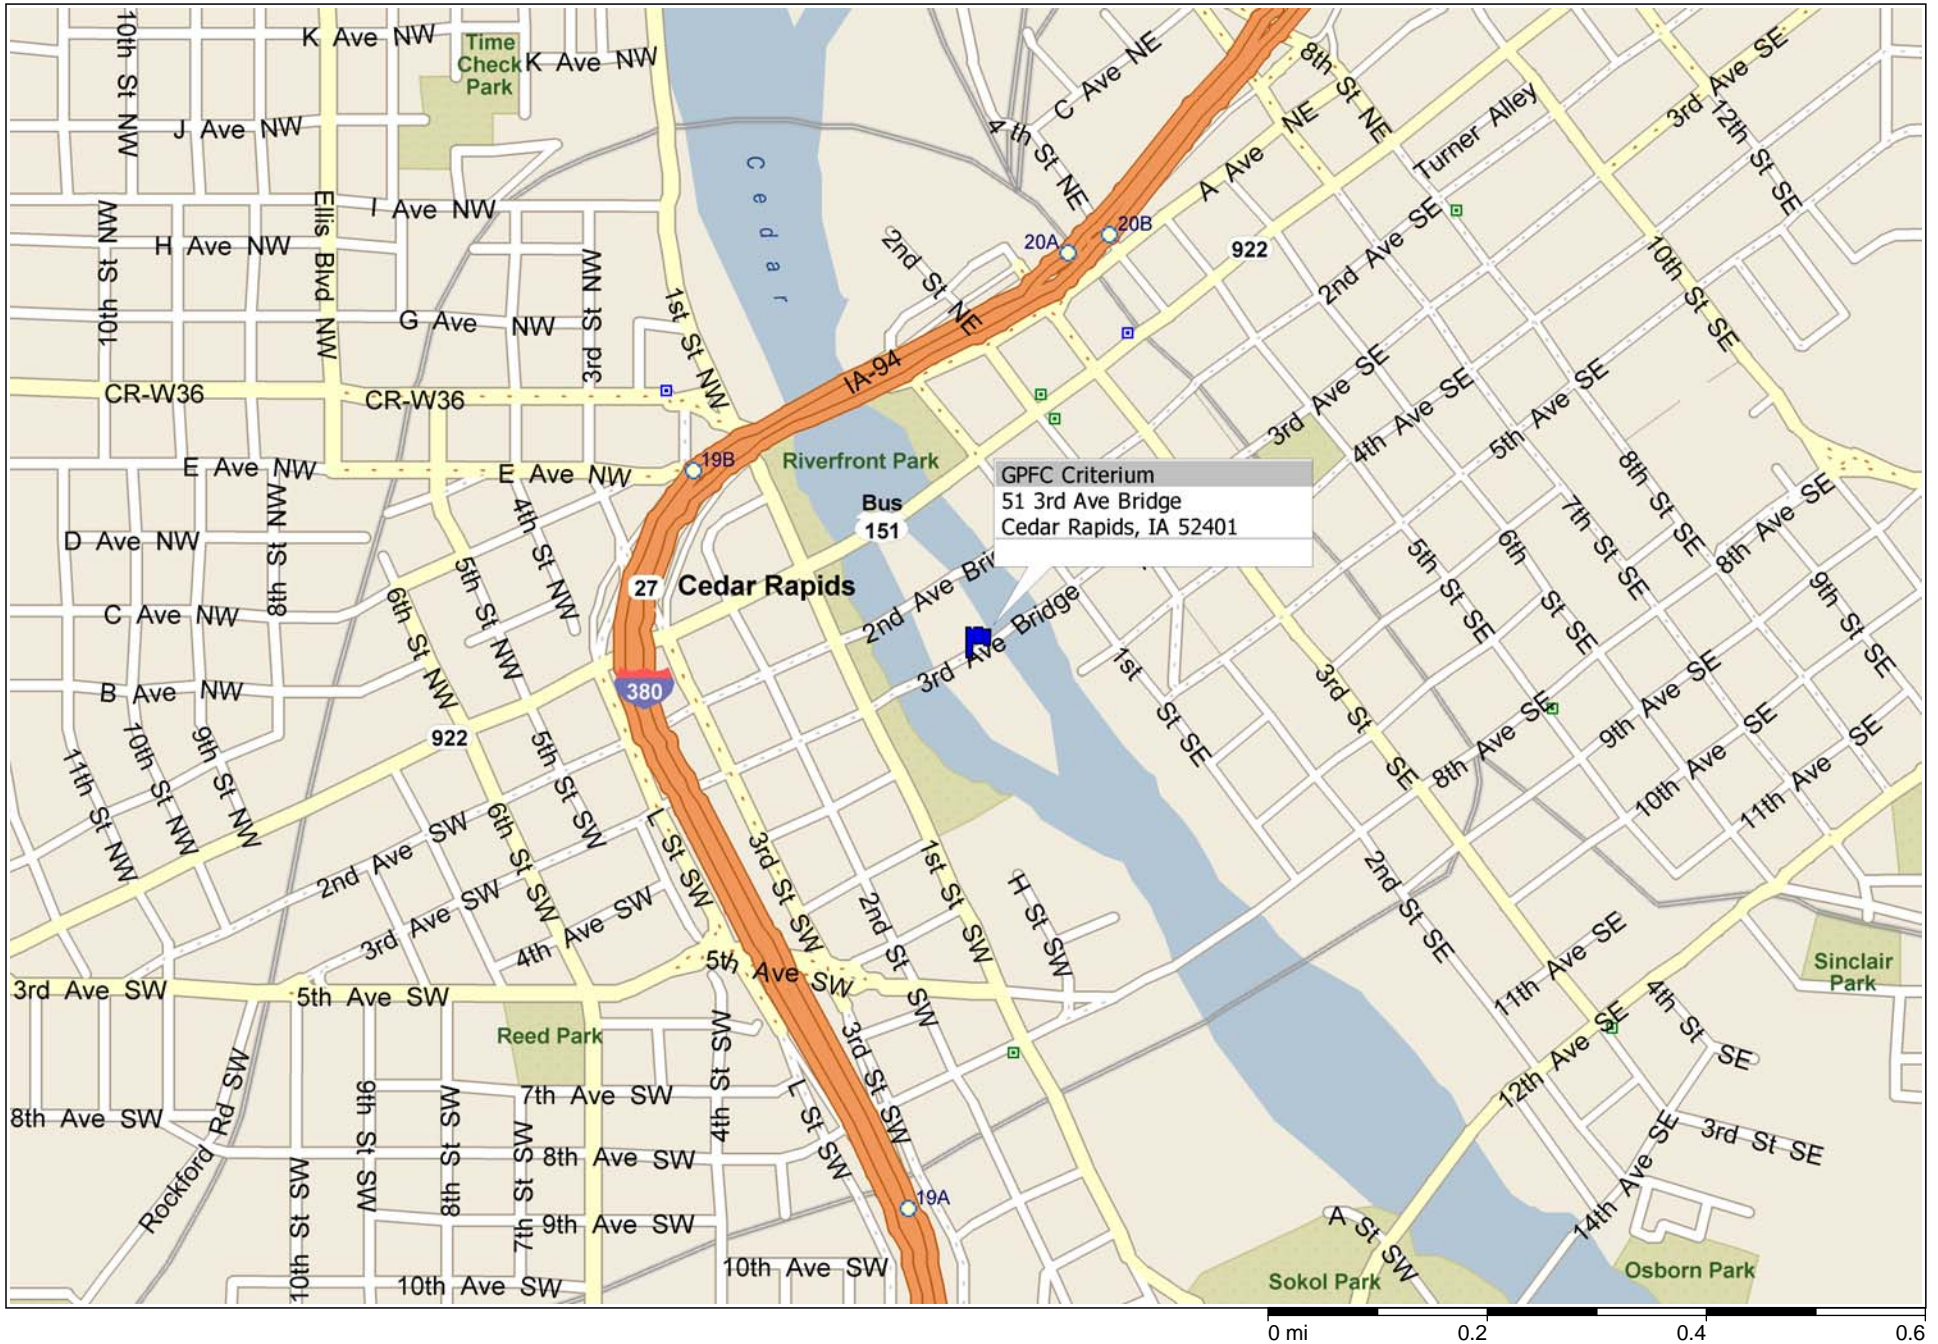

# Gold Pointe Fitness Club Criterium

Copyright © and (P) 1988–2007 Microsoft Corporation and/or its suppliers. All rights reserved. <http://www.microsoft.com/streets/>  
Certain mapping and direction data © 2007 NAVTEQ. All rights reserved. The Data for areas of Canada includes information taken with permission from Canadian authorities, including: © Her Majesty the Queen in Right of Canada, © Queen's Printer for Ontario. NAVTEQ and NAVTEQ ON BOARD are trademarks of NAVTEQ. © 2007 Tele Atlas North America, Inc. All rights reserved. Tele Atlas and Tele Atlas North America are trademarks of Tele Atlas, Inc.

# Squaw Creek Park Circuit Race

Red Cedar Lodge, Squaw Creek Pa...  
42.01458°N 91.57225°W